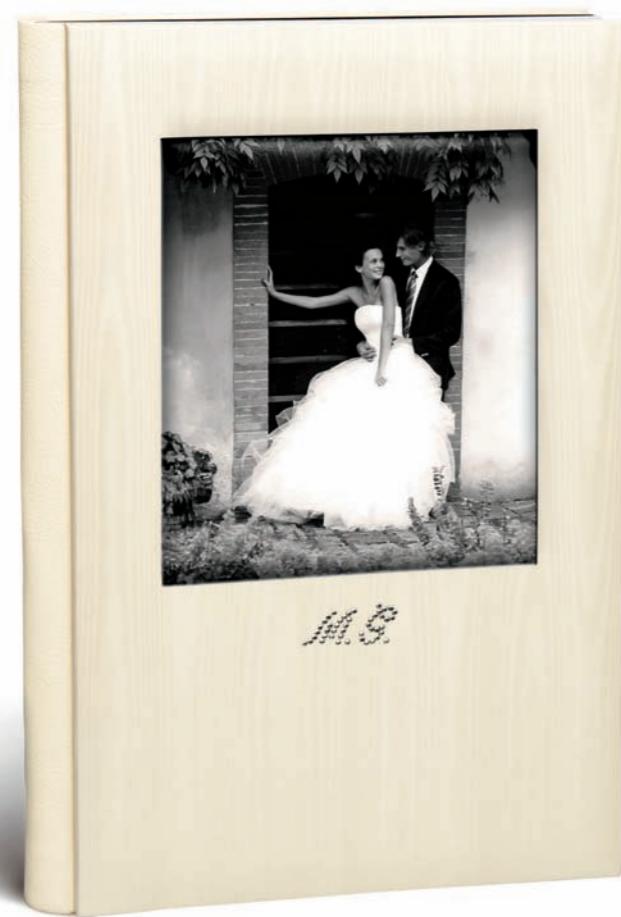

SPINE
milk white full grain leather

FRONT
white moiré viscose

BACK
white moiré viscose

SPINE
green leather

FRONT
brown moiré viscose

BACK
brown moiré viscose

SPINE
brown leather

CADAQUÉS
RETRO COLLECTION