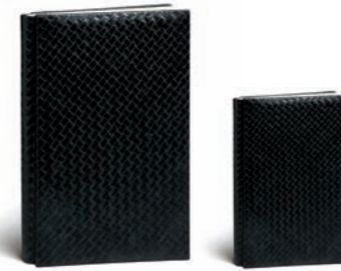

BACK
caramel woven print leather

SPINE
ecrú canvas

MILANO
CONTEMPORARY COLLECTION

WeddingAlbum

FamilyAlbum

MILANO 1
COMPOSITION/CONTINUOUS

MILANO 4
steel initials
COMPOSITION/CONTINUOUS

FRONT
black woven print leather