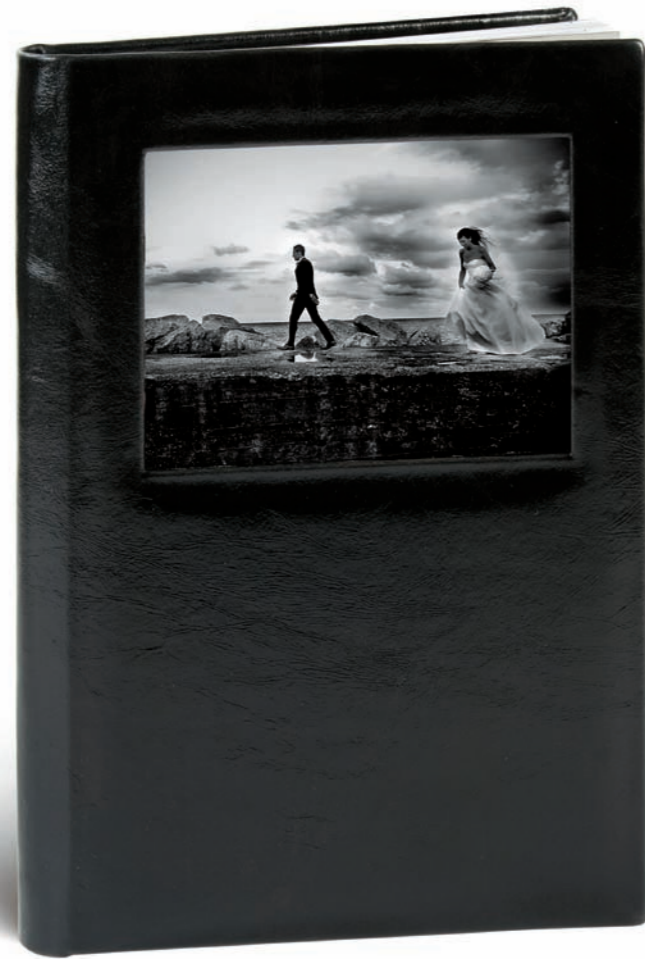

CALAIS
CONTEMPORARY COLLECTION

WeddingAlbum