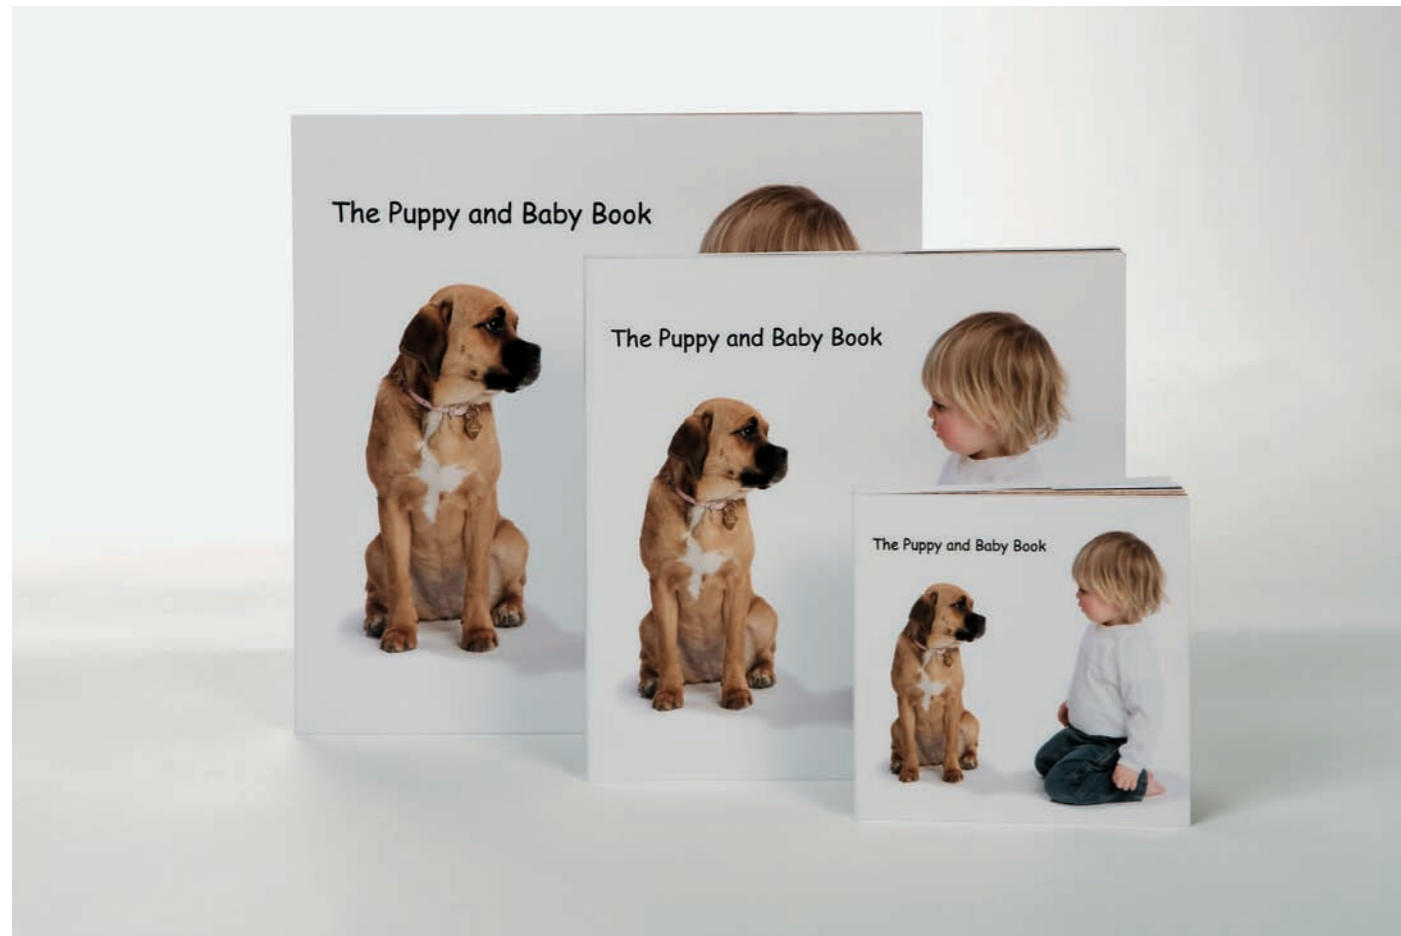

CompatBook

CompatBook

An album printed entirely on photographic paper, Compat gives events the importance they deserve because of its high quality binding, rigid, continuous pages and careful handcrafting throughout. With anywhere from 10 to 40 sides, Compat offers a particularly slim look, with the cover printed on plastic-coated photographic paper. An excellent choice for both events and studio portraits.

CompatBook			
2:3	3:4	1:1	4:3
10x15	10x13	12x12	13x10
15x22	15x20	20x20	20x15
20x30	20x27	25x25	27x20

SIZES ARE IN CENTIMETERS AND MAY DIFFER SLIGHTLY FROM FINISHED ALBUMS.