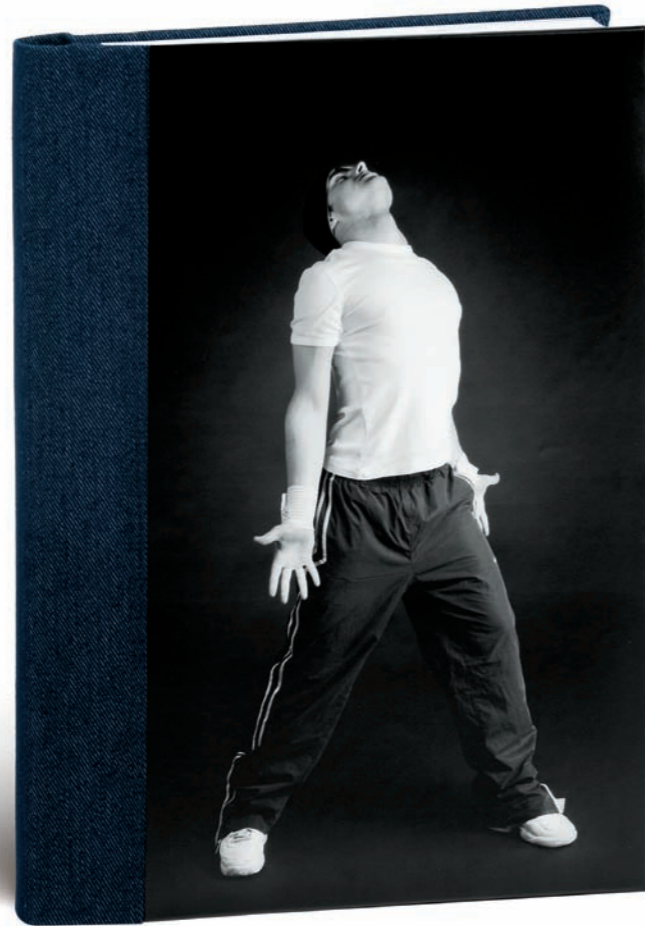

BRICK LANE 1
CONTINUOUS

BACK
cotton denim

SPINE
cotton denim

BRICK LANE 2
CONTINUOUS

FRONT
cotton denim with fluorescent insert

BACK
cotton denim

SPINE
cotton denim

EventBook