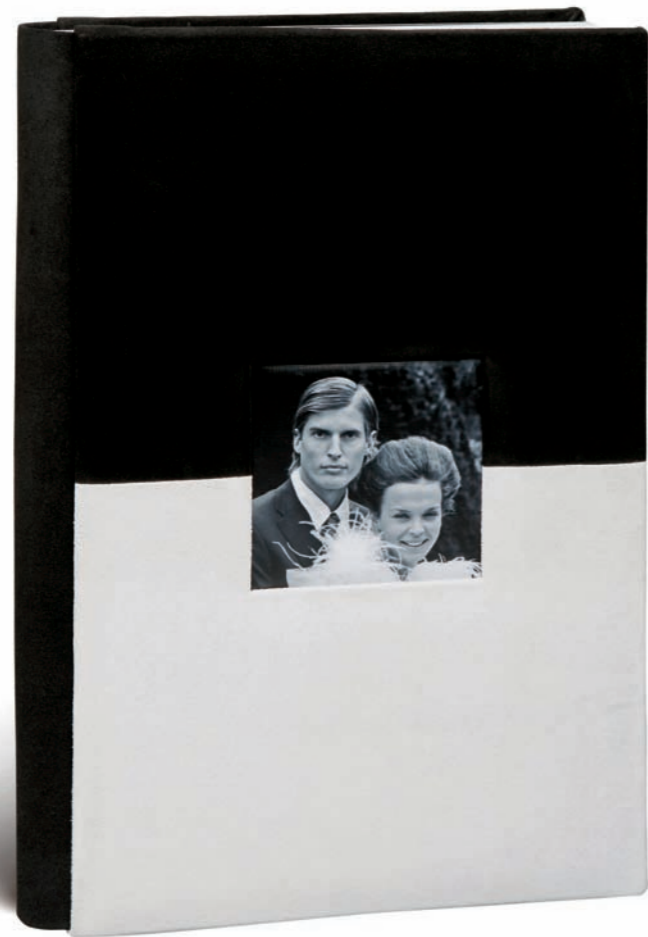

FRONT
two tone suede, brown/nut-brown

BACK
brown suede

SPINE
brown suede

FRONT
two tone suede, black/gray

BACK
black suede

SPINE
black suede

BOSTON
CONTEMPORARY COLLECTION

WeddingAlbum