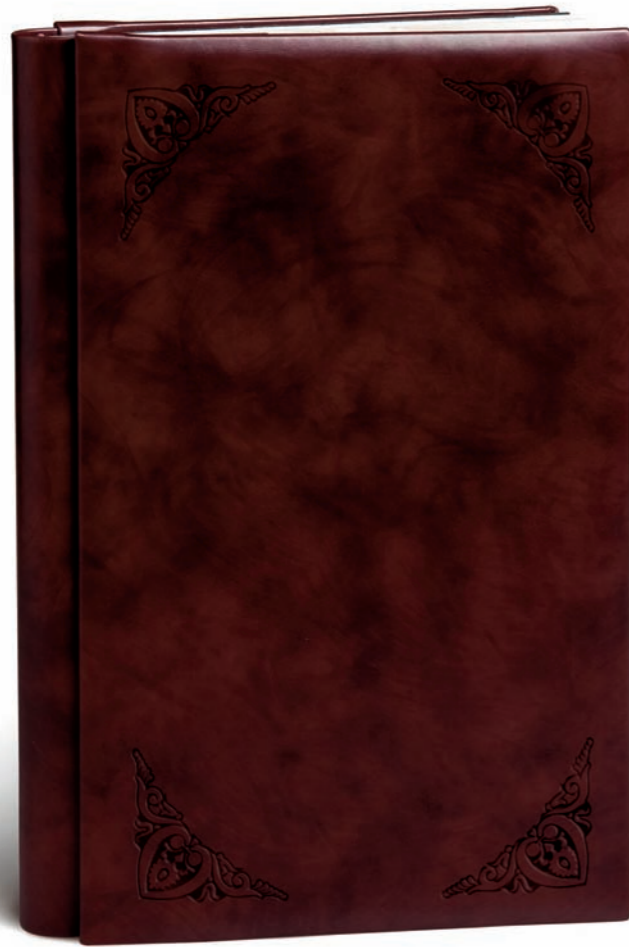

PISA
TRADITION COLLECTION

WeddingAlbum