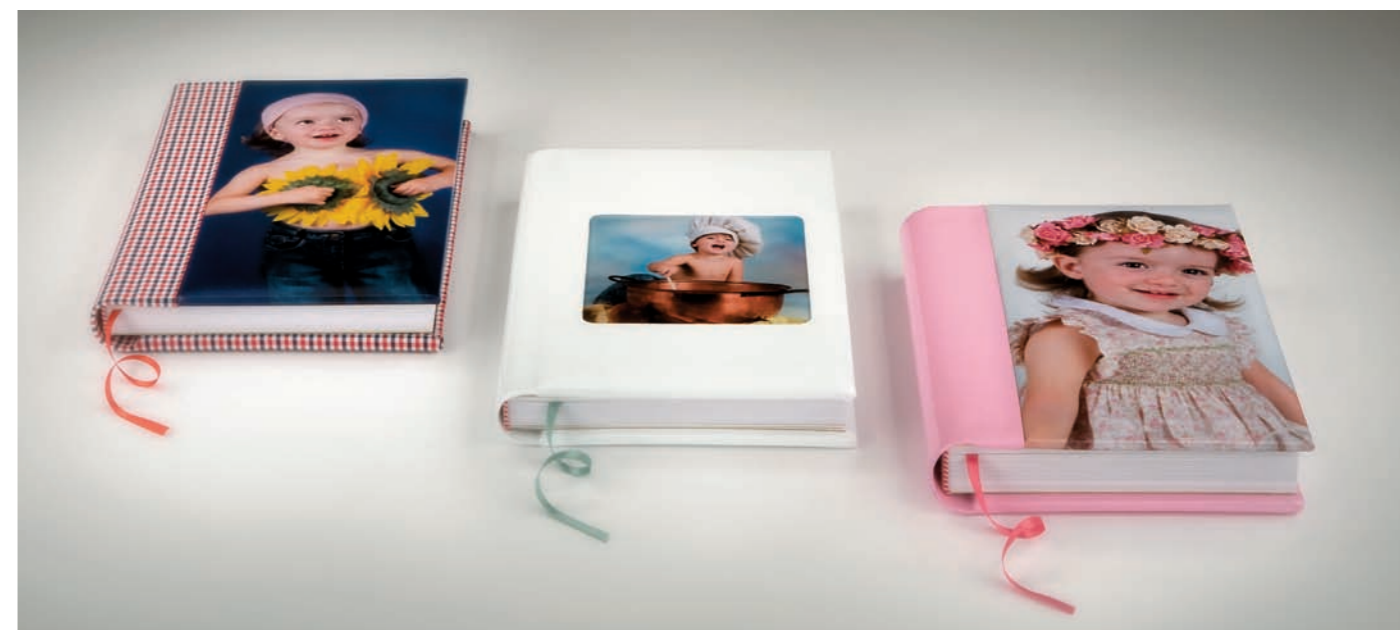

SIMPLE

LAYOUTS

MAURIZIO TONI "REPORTAGE"

GIAN CERATO "CONTEMPORARY"

GIAN CERATO "RETRO"

GIAN CERATO "TRADITION"

BABY & TEEN

COLLECTION

A collection dedicated to the most important moments of children and teenagers. Baby & Teen continuous covers feature bright colours and innovative materials with either bleed prints or photo inserts.