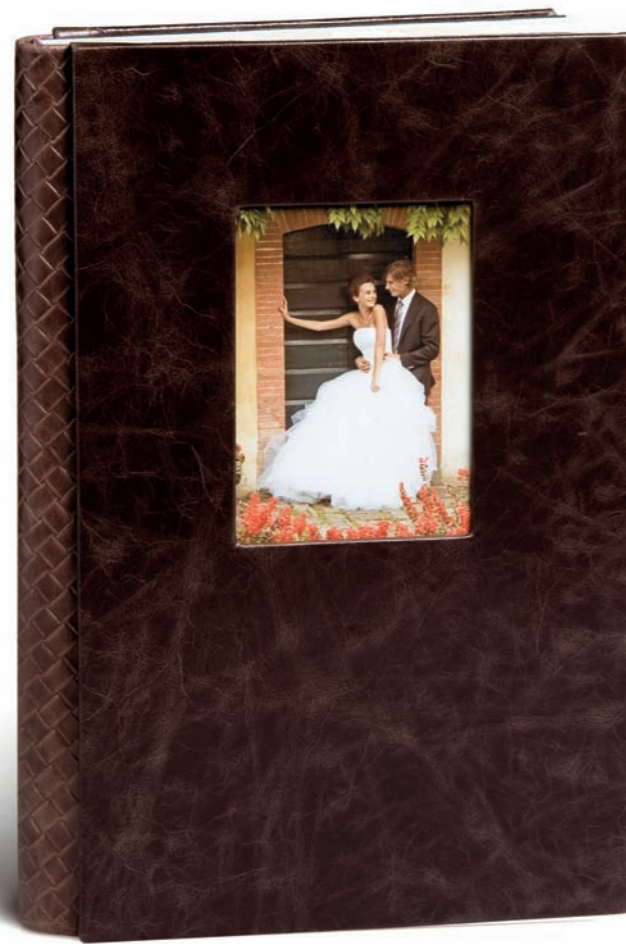

VENEZIA
CONTEMPORARY COLLECTION

WeddingAlbum